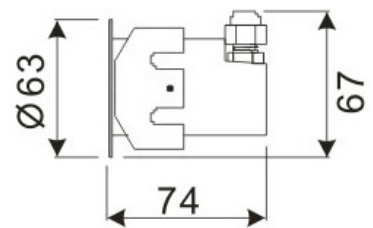

LED Recessed Lighting – LR-R00126

Model No.	LR-R00126
LED Type	CREE XP
LED Q'TY.	1
Beam Angle	30°
Minimum luminous flux(lm)	90
Voltage	12V AC/DC
LED Watt	1W
Environmental Temperature	- 20°C~60°C
Environmental Humidity	0%-95%
Safety Class	III
Safety Type	IP68
Material	Aluminium
Driver	Excluded